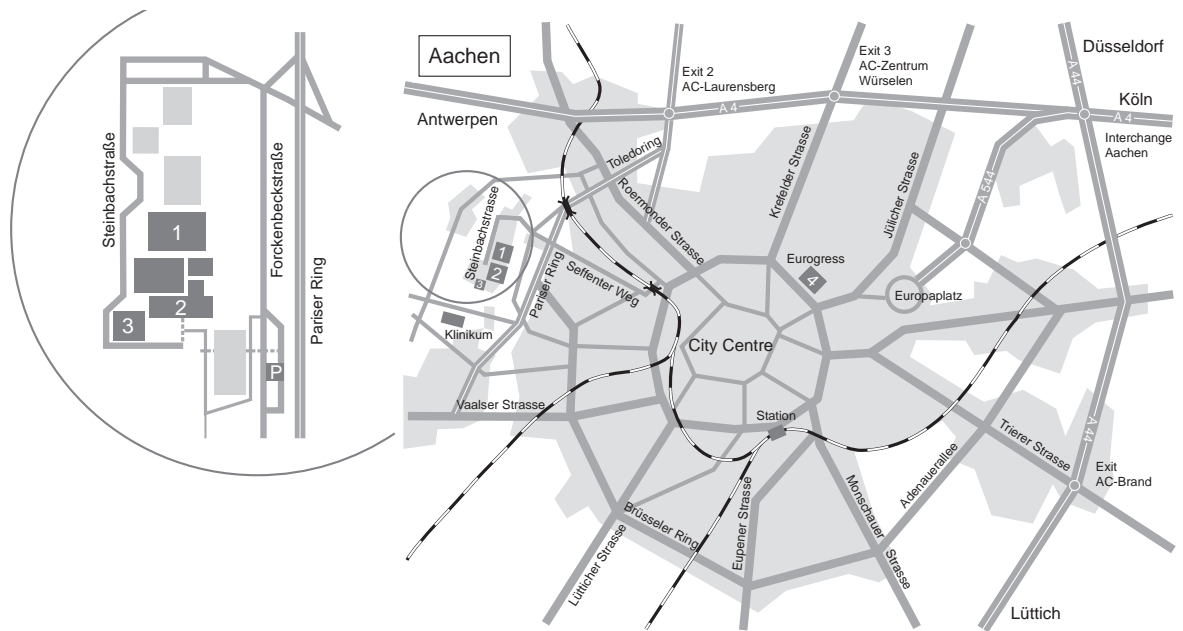

How to find us

- 1 Fraunhofer IPT
- 2 WZL of the RWTH Aachen
- 3 WZLforum/ADITEC

Route via motorway A4 and A44

- At Highway interchange "Aachen" take A4 to Antwerpen/Heerlen
- Take Laurensberg exit onto route to Laurensberg
- Take first exit to Maastricht
- Take exit immediately after the underpass
- Go straight ahead at junction
- Follow the road until you reach the parking

- 4 Eurogress

Route via motorway A4 and A44

- At Highway interchange "Aachen" take A4 to Antwerpen/Heerlen
- Take Aachen-Zentrum exit onto route to Aachen-Zentrum
- At 7th traffic light turn left into Monheimsallee
- At 1st traffic light turn left into the direction of Eurogress
- Go straight ahead until you reach the underground parking at the right hand side